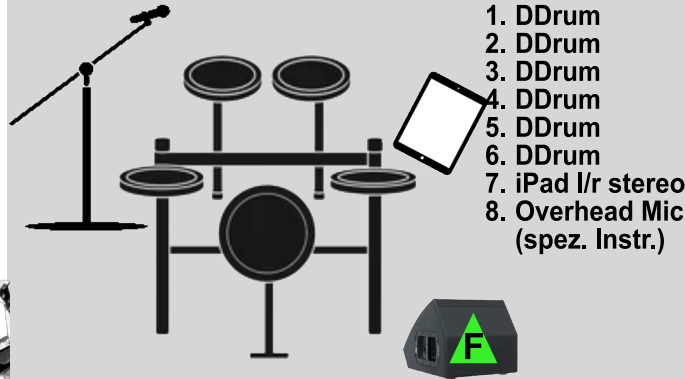

Backdrop Excelsis

Küsu

1

Ädu

14. Keys Stereo li/re
16. MIC Back. Vocals

5

Mäk

9. Bass (DI Out)

2

Lüku

17. Bagpipe & Flöte
DI Out
18. MIC Back. Vocals

6

Münggu

10. Ryth Guit.
& Bagpipe
(DI Out -
gleicher Kanal)
11. MIC Lead Vocals

3

Oli

12. MIC Solo Guitar
13. MIC Back. Vocals

4